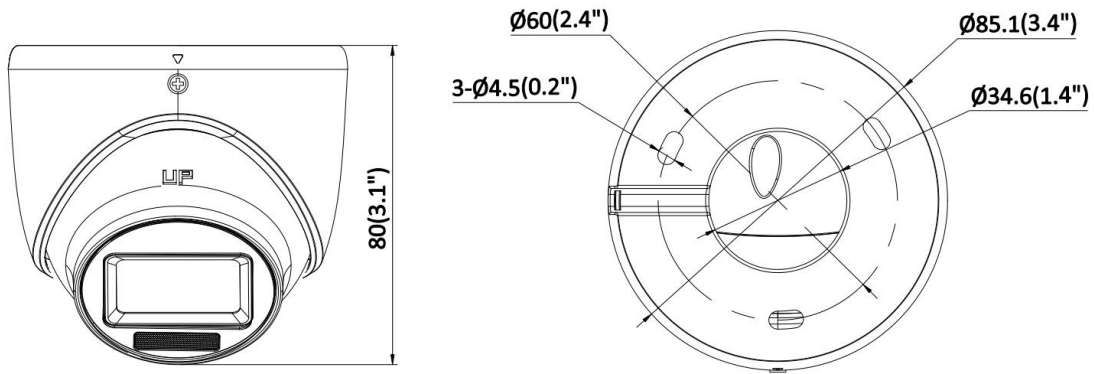

▪ Specification

Camera	
Image Sensor	3K CMOS
Max. Resolution	2960 (H) × 1665 (V)
Min. Illumination	0.02 Lux @ (F1.6, AGC ON), 0 Lux with IR
Shutter Time	PAL: 1/25 s to 1/50,000 s; NTSC: 1/30 s to 1/50,000 s
Day & Night	ICR
Angle Adjustment	Pan: 0 to 360°, Tilt: 0 to 75°, Rotate: 0 to 360°
Signal System	PAL/NTSC
Lens	
Lens Type	2.8 mm, 3.6 mm fixed focal lens
Focal Length & FOV	2.8 mm, horizontal FOV: 101°, vertical FOV: 64°, diagonal FOV: 125° 3.6 mm, horizontal FOV: 80°, vertical FOV: 51°, diagonal FOV: 98°
Lens Mount	M12
Illuminator	
Supplement Light Type	White Light,IR
Supplement Light Range	IR : Up to 20 m White Light : Up to 20 m
Image	
Image Parameters Switch	STD/HIGH-SAT/HIGHLIGHT
Image Settings	Brightness, Sharpness, Smart IR
Frame Rate	TVI: 3K @20 fps, 4 MP @25 fps/30 fps, 1080p @25 fps/30 fps AHD: 5 MP @20 fps, 4 MP @25 fps/30 fps CVI: 4 MP @25 fps/30 fps CVBS: PAL/NTSC
Wide Dynamic Range (WDR)	Digital WDR
Image Enhancement	DWDR/BLC/HLC/HLS/Global
White Balance	Auto/Manual
AGC	Yes
Interface	
Video Output	Switchable TVI/AHD/CVI/CVBS
General	
Material	Metal
Dimension	∅85.1 mm × 80 mm (∅3.4" x 3.1")
Weight	Max. 290 g (0.64 lb.)
Operating Condition	-40 °C to 60 °C (-40 °F to 140 °F). Humidity: 90% or less (non-condensation)
Communication	HIKVISION-C
Language	English
Power Supply	12 VDC ± 25%, Max. 4.1 W *You are recommended to use one power adapter to supply the power for one camera.
Approval	
Protection	IP67

▪ **Available Model**

DS-2CE76K0T-EXLMF(2.8mm)

DS-2CE76K0T-EXLMF(3.6mm)

▪ **Dimension**

Unit: mm (inch)

▪ **Accessory**

▪ **Optional**

DS-1272ZJ-110-TRS Wall mount	DS-1275ZJ-SUS Vertical pole mount	DS-1276ZJ-SUS Corner mount	DS-1280ZJ-XS Junction box	DS-2280ZJ Wall mount
				