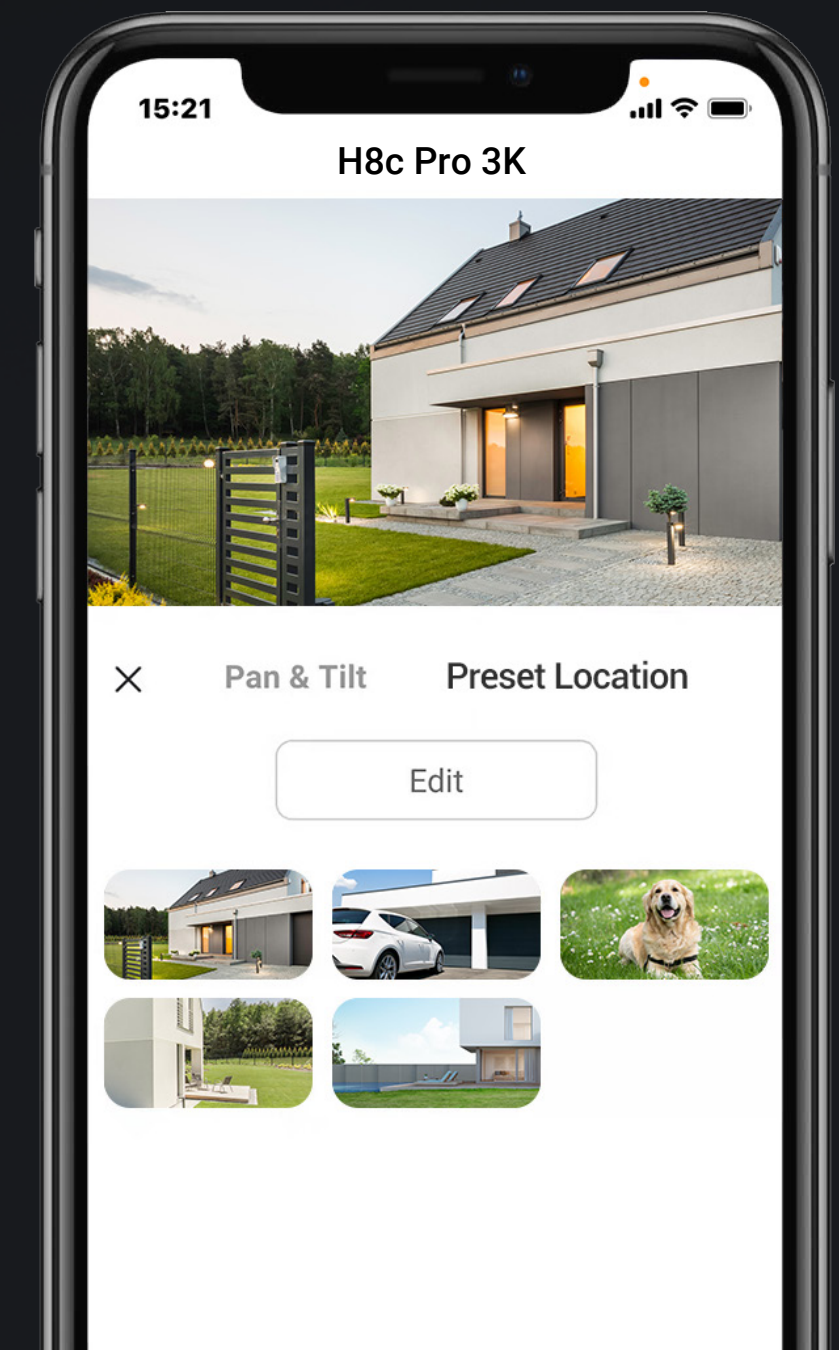

H8c Pro **3K**

Pan & Tilt Wi-Fi Camera

Every detail counts, all-round protection matters

Experience enhanced outdoor security with the H8c Pro, which offers exceptional, vivid 360-degree video in 3K to ensure no detail on your property goes unnoticed, from day to night. Thanks to its advanced auto-zoom tracking feature, the H8c Pro 3K pans and tilts to capture the whole activity of a person or a car moving around your house, and responds with useful alerts and on-the-spot sound and light deterrence to provide added security even when you're not watching.

 AI-Powered Human / Vehicle Shape Detection

 Customizable Detection Zone

 No Subscription Fee

Detect, zoom in and follow, all automatically

With its smart tracking ability, the H8c Pro 3K ensures that no event easily disappears from a static camera view. Once identifying human actions, it automatically rotates and zooms in to capture the unfolding activity with a complete video recording.

One click return to the preset location

You can use the EZVIZ App to set up 12 most frequently used vision spots, so that the H8c Pro 3K adeptly navigates back to your preferred viewing angle with just one click.

Front Gate

Garage

Backyard

Designed to make protection last all night

01 *Impressive, far-reaching night vision*

The H8c Pro 3K camera ensures that no one sneaks in under the cover of darkness. It helps you see far enough to know what's going on around your home.