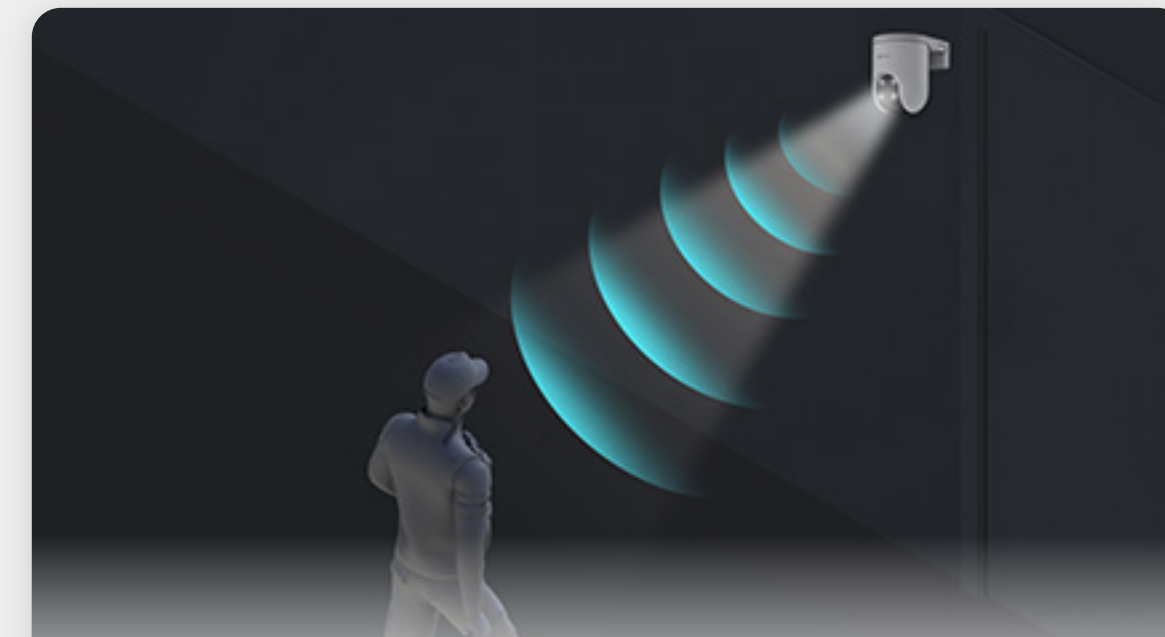

- **Black-and-white night vision**

If you don't want the lighting to disturb your neighbors, just go with the infrared night vision by changing on the EZVIZ App.

- **Smart night vision**

Or, let the camera decide. In smart mode, the camera will automatically light up the environment upon detection of human motion.

Install easily, with a detachable design

The camera detaches the mounting base from its main body, so you don't need to hold the whole device while finding the best installation spot.

Respond with high-quality audio

Easily respond to any visitor by simply using your phone to speak remotely. The H8c Pro 3K can also auto-play a recorded voice message when a motion is detected.

Use active defense to deter

Upon detection of intruders, the camera will set off a loud siren and flash four flash dazzling spotlights¹ to let the invited strangers know they have been detected.