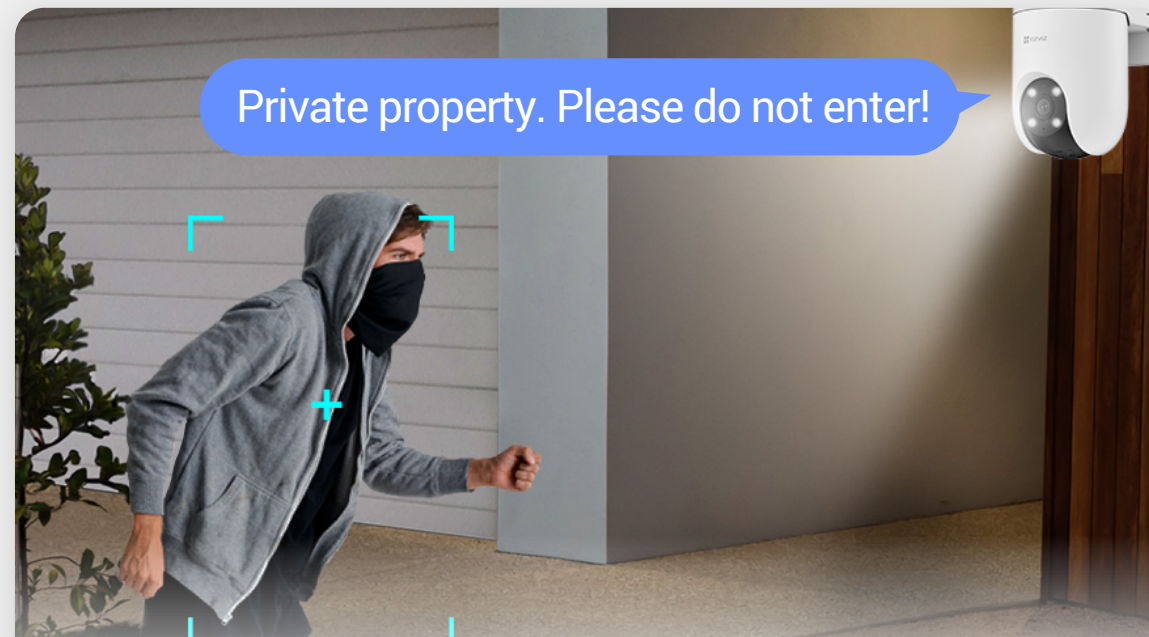

- **Black-and-white night vision**

If you don't want the lighting to disturb your neighbors, just go with the infrared night vision by changing on the EZVIZ App.

- **Smart night vision**

Or, let the camera decide. In smart mode, the camera will automatically light up the environment upon detection of human motion.

Install easily, with a detachable design

The camera detaches the mounting base from its main body, so you don't need to hold the whole device while finding the best installation spot.

Respond with high-quality audio

Easily respond to any visitor by simply using your phone to speak remotely. The H8c Pro 3K can also auto-play a recorded voice message when a motion is detected.

Use active defense to deter

Upon detection of intruders, the camera will set off a loud siren and flash four flash dazzling spotlights¹ to let the invited strangers know they have been detected.