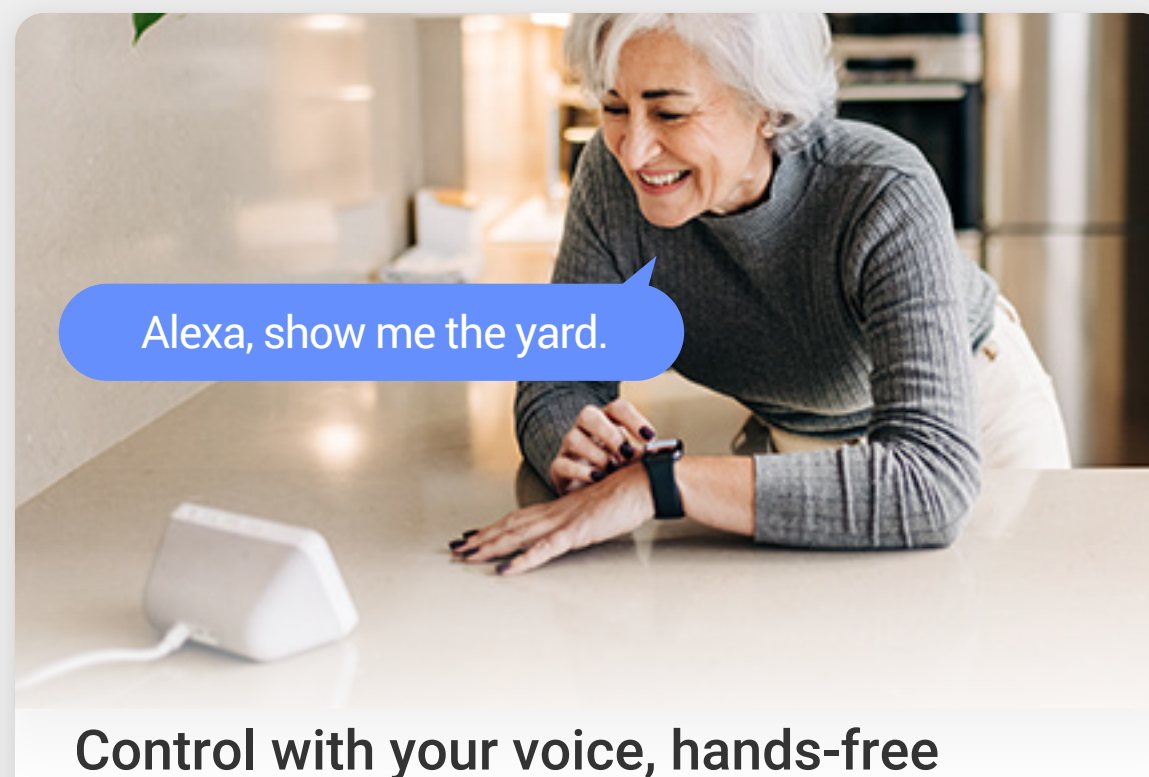

Install easily, with a detachable design

The camera detaches the mounting base from its main body, so you don't need to hold the whole device while finding the best installation spot.

Respond with high-quality audio

Easily respond to any visitor by simply using your phone to speak remotely. The H8c Pro 3K can also auto-play a recorded voice message when a motion is detected.

Use active defense to deter

Upon detection of intruders, the camera will set off a loud siren and flash four flash dazzling spotlights¹ to let the invited strangers know they have been detected.

Deliver protection, rain or shine

With a robust weatherproof design, the H8c Pro 3K ensures continuous operation, making it your reliable partner in all weather scenarios.

Control with your voice, hands-free