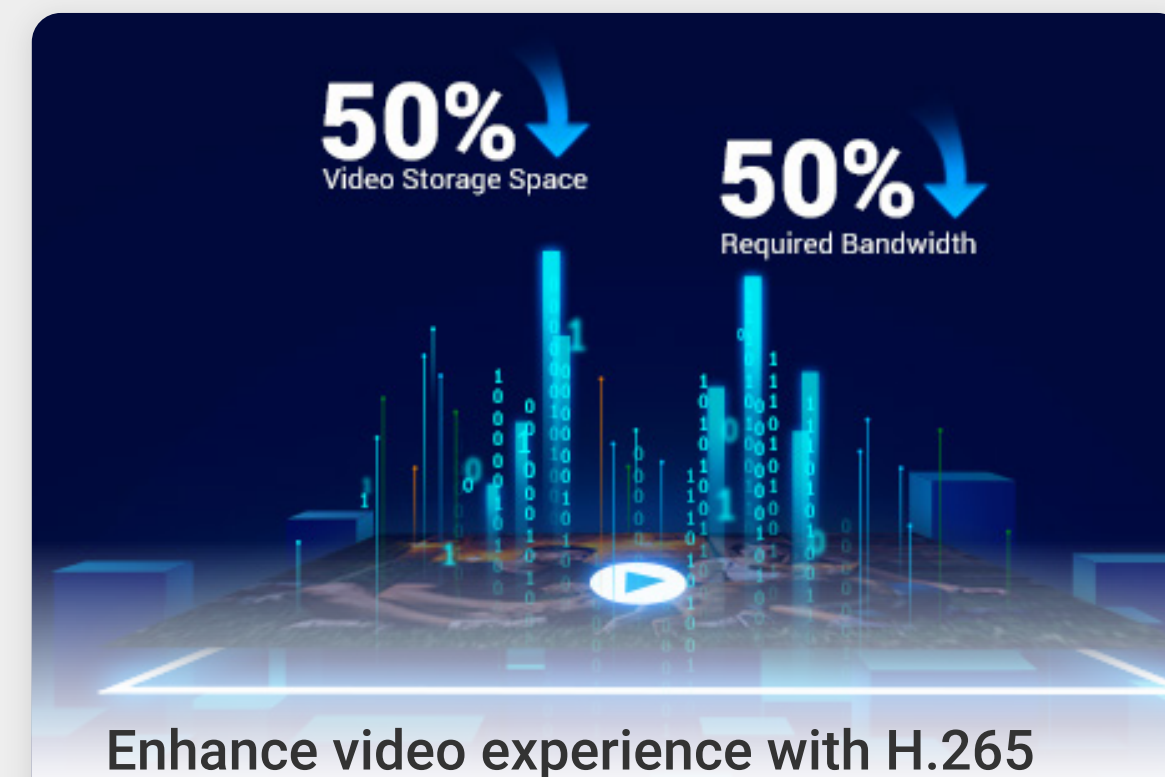

Enhance video experience with H.265

The H.265 creates a smoother viewing experience while only using about 50% of the data storage space required by cameras with H.264.²