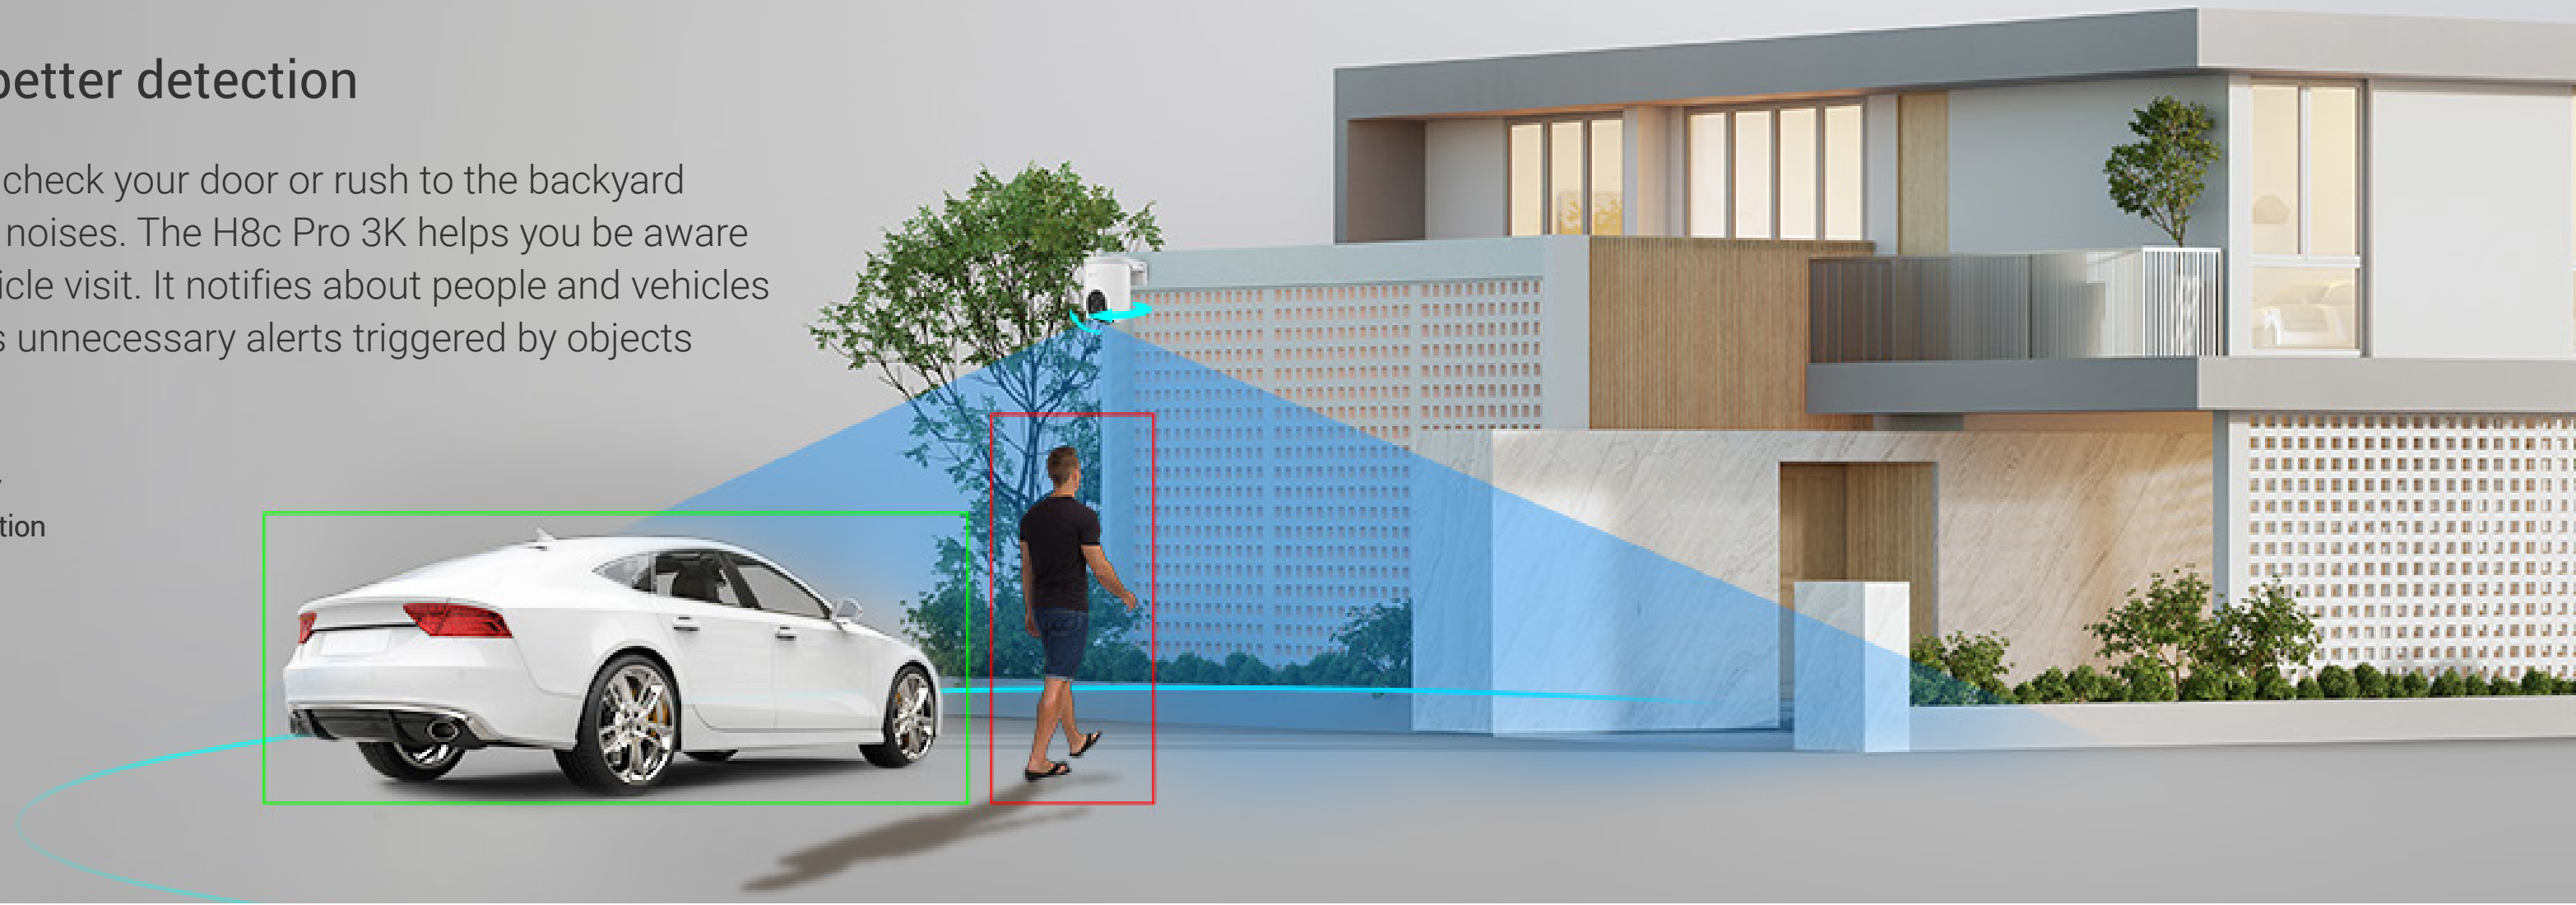

H8c Pro **3K**

Pan & Tilt Wi-Fi Camera

Every detail counts, all-round protection matters

Experience enhanced outdoor security with the H8c Pro, which offers exceptional, vivid 360-degree video in 3K to ensure no detail on your property goes unnoticed, from day to night. Thanks to its advanced auto-zoom tracking feature, the H8c Pro 3K pans and tilts to capture the whole activity of a person or a car moving around your house, and responds with useful alerts and on-the-spot sound and light deterrence to provide added security even when you're not watching.

3K Resolution

360° Panoramic Coverage

Color Night Vision

AI-Powered Human/
Vehicle Shape Detection

Auto-Zoom Tracking

One-Click
Return to Pre-Set
Directions

Weatherproof
Design

Active Defense with
Siren and Strobe Light¹

Two-Way Talk

H.265 Video
Compression²

Smart Integration with
Google Assistant
& Amazon Alexa³

Supports MicroSD Card (Up to 512 GB)
& EZVIZ CloudPlay Storage⁴

3K clarity in every perspective

Safeguard your outdoor spaces with our advanced H8c Pro 3K, which delivers next-level vision in impressive 3K resolution. With just one camera for a 360-degree panoramic coverage, every detail is brought to life in a crisp view, and hardly a corner escapes your attention.

 AI-Powered Human / Vehicle Shape Detection

 Customizable Detection Zone

 No Subscription Fee

Detect, zoom in and follow, all automatically

With its smart tracking ability, the H8c Pro 3K ensures that no event easily disappears from a static camera view. Once identifying human actions, it automatically rotates and zooms in to capture the unfolding activity with a complete video recording.