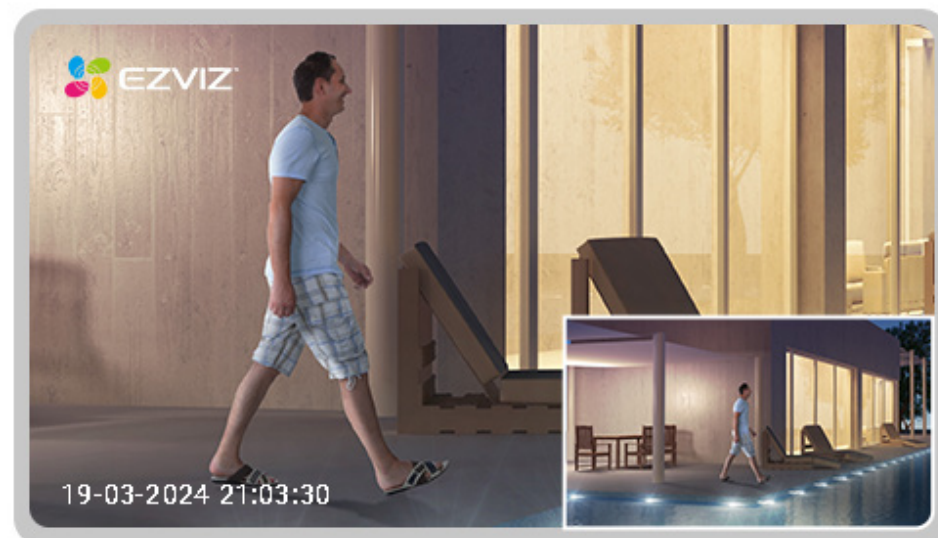

 AI-Powered Human / Vehicle Shape Detection

 Customizable Detection Zone

 No Subscription Fee

Detect, zoom in and follow, all automatically

With its smart tracking ability, the H8c Pro 3K ensures that no event easily disappears from a static camera view. Once identifying human actions, it automatically rotates and zooms in to capture the unfolding activity with a complete video recording.

One click return to the preset location

You can use the EZVIZ App to set up 12 most frequently used vision spots, so that the H8c Pro 3K adeptly navigates back to your preferred viewing angle with just one click.