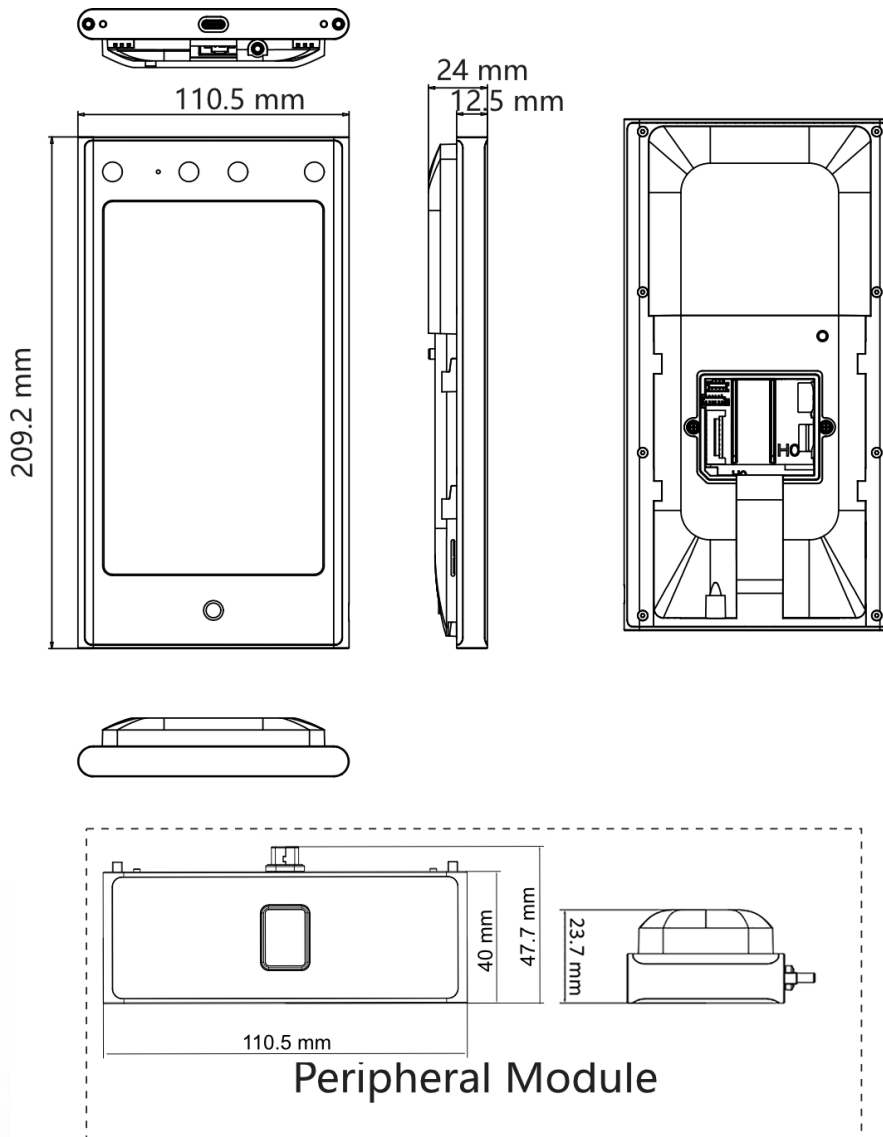

▪ Specification

System	
Operation system	Linux
Display	
Size	7-inch
Type	Touch screen
Video	
FOV	HFOV= 75.5°; VFOV= 41.5°; DFOV= 87°
Pixel	2 MP
Lens	Dual-lens
Video standard	PAL (Default)/NTSC
Network	
Wi-Fi	Support, 2.4 G, 802.11b/g/n
Wired network	Support 10/100/1000 Mbps self-adaptive
Interface	
Alarm input	2
Alarm output	1
USB	1 (For Module)
Audio Output Interface	1 (3.5 mm)
Network interface	1
RS-485	1
Wiegand	1
Lock output	1
Exit button	1
Door contact input	1
TAMPER	1
Capacity	
Card capacity	500,000
Face capacity	100,000
Event capacity	150,000
Authentication	
Face recognition accuracy rate	≥ 99%
Card type	M1 card, DESfire card, Felica card
Card reading distance	0 to 3 cm
Card reading duration	< 1 s
Face recognition duration	< 0.2 s per person
Face recognition distance	0.3 to 3 m
General	
Power supply	12 VDC to 24 VDC/2 A
Working temperature	-30 °C to 60 °C (-22 °F to 140 °F)
Working humidity	0 to 90% (no condensing)
Protective level	IP65
Dimensions	110.5 mm × 209.2 mm × 24 mm (4.35" × 8.24" × 0.94")
Language	English, Spanish (South America), Arabic, Thai, Indonesian, Russian, Vietnamese, Portuguese (Brazil), Japanese, Korean, Traditional Chinese, French and Turkish

Weight	Gross Weight : 1.06 kg (2.34 lb)
	Net Weight : 0.57 kg (1.26 lb)
Function	
Two-way audio	Support
Time synchronization	Support
Face anti-spoofing	Support
Live view	Support
Audio prompt	Support

▪ **Available Model**

DS-K1T673TDWX

DS-K1T673TDWX/JAPAN K.K.

DS-K1T673TDWX/HKT PCCW

▪ **Dimension**

▪ **Accessory**

▪ **Optional**

DS-KAB6-D1	DS-KAB6-ZU1	DS-KAB673-FB	DS-KAB673-FBQR	DS-KAB673-BQR
				
DS-KAB673-B	DS-KAB6-W1	DS-KAB673-P	DS-KAB673-EDB	
				