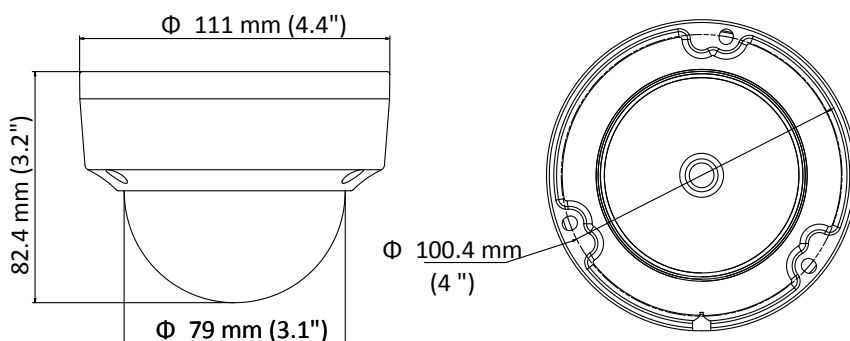

Network Storage	NAS (NFS,SMB/CIFS)
Protocols	TCP/IP, ICMP, HTTP, HTTPS, FTP, DHCP, DNS, DDNS, RTP, RTSP, RTCP, PPPoE, NTP, UPnP, SMTP, SNMP, IGMP, QoS, IPv6, UDP, Bonjour, 802.1x
General Function	One-key reset, heartbeat, mirror, password protection, privacy mask, watermark, IP address filter
Firmware Version	V5.5.52
API	ONVIF(PROFILE S,PROFILE G), ISAPI
Simultaneous Live View	Up to 6 channels
User/Host	Up to 32 users 3 levels: Administrator, Operator and User
Client	iVMS-4200, Hik-Connect, iVMS-5200, iVMS-4500
Web Browser	IE8+, Chrome 31.0-44, Firefox 30.0-51, Safari 8.0+
Interface	
Communication Interface	1 RJ45 10M/100M self-adaptive Ethernet port
Reset Button	Yes
General	
Operating Conditions	-30 °C to +60 °C (-22 °F to +140 °F), Humidity 95% or less (non-condensing)
Power Supply	12 VDC $\pm$ 25% PoE: 802.3af, class 3
Power Consumption and Current	12 VDC, 0.5 A, max. 6 W PoE (802.3af, 36 to 57 V), 0.2 A to 0.1 A, max. 7.5 W
Protection Level	IP67, IK10
Material	Bubble: plastic, bottom base: metal
Dimensions	Camera: $\varnothing$ 111 mm $\times$ 82.4 mm (4.4" $\times$ 3.2") With package: 134 mm $\times$ 134 mm $\times$ 108 mm (5.3" $\times$ 5.3" $\times$ 4.3")
Weight	Camera: approx. 400 g (0.9 lb.) With package: approx. 600 g (1.3 lb.)

Available Model:

DS-2CD1153G0-I (2.8/4/6 mm)

Dimensions