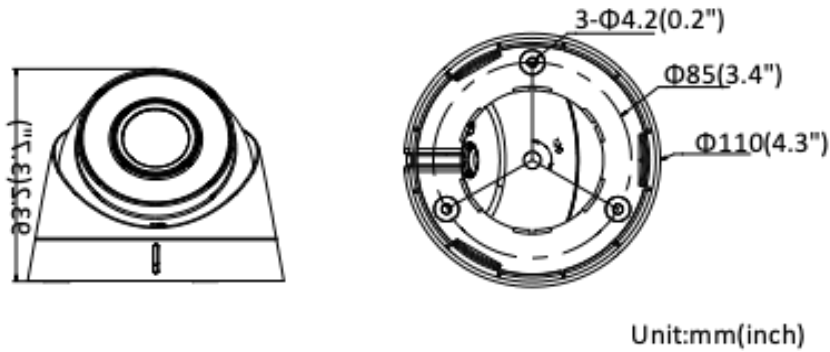

Dimensions