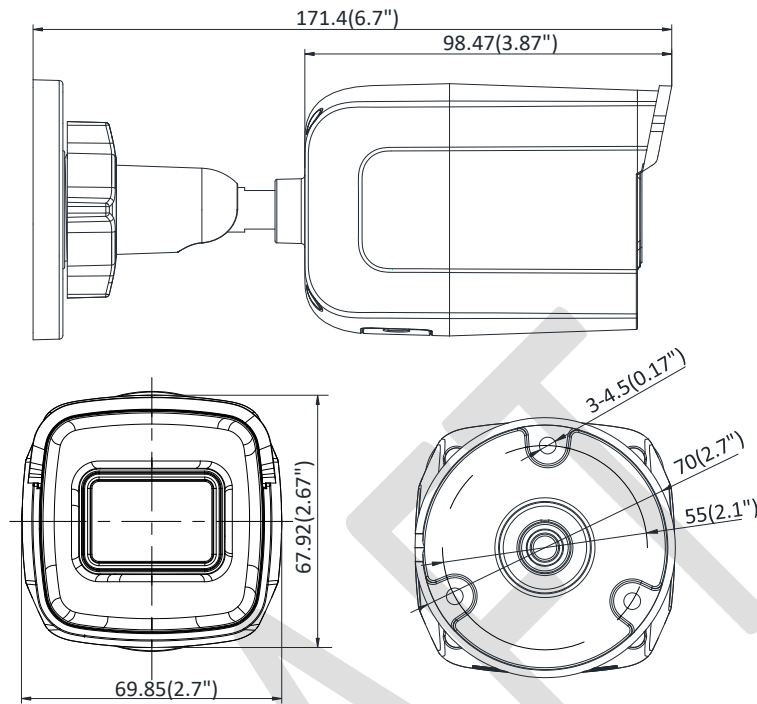

Dimensions

Unit: mm

Accessories

Headquarters

No.555 Qianmo Road, Binjiang District,
Hangzhou 310051, China
T +86-571-8807-5998
overseasbusiness@hikvision.com

Hikvision USA
T +1-909-895-0400
sales.usa@hikvision.com

Hikvision Australia
T +61-2-8599-4233
salesau@hikvision.com

Hikvision India
T +91-22-28469900
sales@pramahikvision.com

Hikvision Canada
T +1-866-200-6690
sales.canada@hikvision.com

Hikvision Thailand
T +662-275-9949
sales.thailand@hikvision.com

Hikvision Europe
T +31-23-5542770
sales.eu@hikvision.com

Hikvision Italy
T +39-0438-6902
info.it@hikvision.com

Hikvision Brazil
T +55 11 3318-0050
Latam.support@hikvision.com

Hikvision Turkey
T +90 (216)521 7070- 7074
sales.tr@hikvision.com

Hikvision Malaysia
T +601-7652-2413
sales.my@hikvision.com

Hikvision UK & Ireland
T +01628-902140
sales.uk@hikvision.com

Hikvision South Africa
Tel: +27 (0)11 0351172
sale.africa@hikvision.com

Hikvision France
T +33(0)1-85-330-450
info.fr@hikvision.com

Hikvision Kazakhstan
T +7-727-9730667
nikia.panfilov@hikvision.ru

Hikvision Vietnam
T +84-974270888
sales.vt@hikvision.com

Hikvision UAE
T +971-4-4432090
salesme@hikvision.com

Hikvision Singapore
T +65-6684-4718
sg@hikvision.com

Hikvision Spain
T +34-91-737-16-55
info.es@hikvision.com

Hikvision Tashkent
T +99-87-1238-9438
uzb@hikvision.ru

Hikvision Hong Kong
T +852-2151-1761
info.hk@hikvision.com

Hikvision Russia
T +7-495-669-67-99
saleru@hikvision.com

Hikvision Korea
T +82-(0)31-731-8817
sales.korea@hikvision.com

Hikvision Poland
T +48-22-460-01-50
info.pl@hikvision.com

Hikvision Indonesia
T +62-21-2933759
Sales.Indonesia@hikvision.com

Hikvision Colombia
sales.colombia@hikvision.com