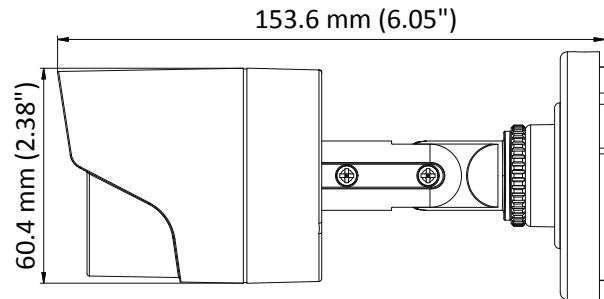

Dimensions