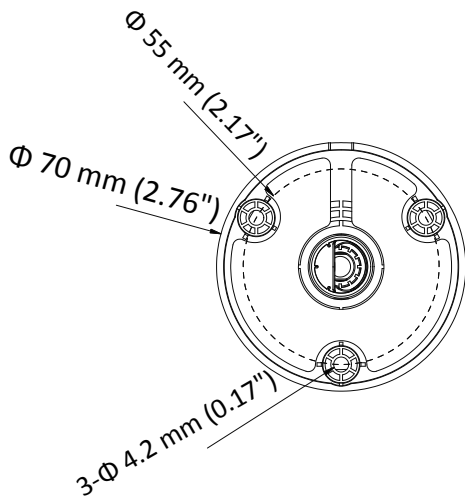

Dimensions