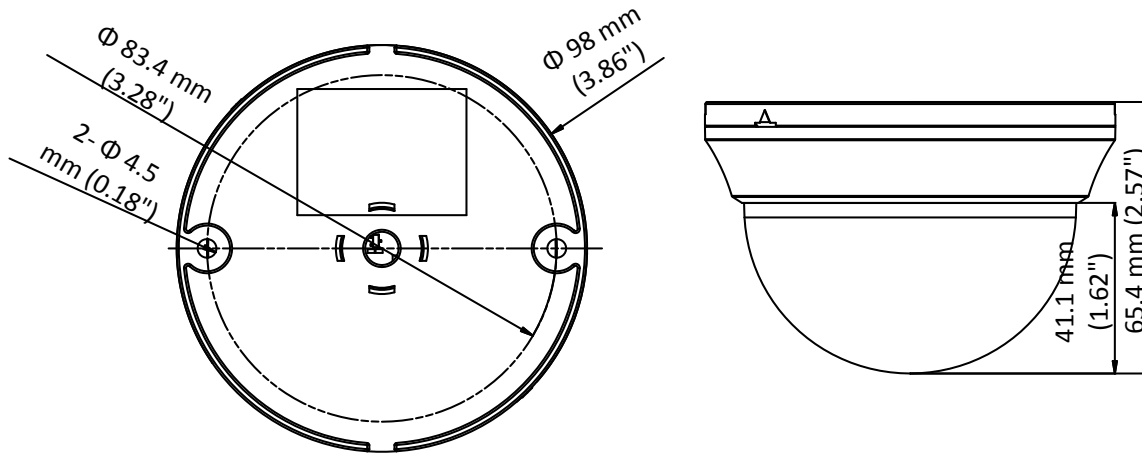

## Specifications

<b>Camera</b>	
Image Sensor	1 MP CMOS image sensor
Signal System	PAL/NTSC
Effective Pixels	1296 (H) × 732 (V)
Min. illumination	0.1 Lux@(F1.2,AGC ON),0 Lux with IR
Shutter Time	1/25 (1/30) s to 1/50,000 s
Lens	2.8 mm, 3.6 mm, 6 mm optional
	Field of view: 70.9°(3.6 mm), 92°(2.8 mm), 56.7°(6 mm)
Lens Mount	M12
Day & Night	ICR
Angle Adjustment	Pan: 0° to 350°, Tilt: 0° to 70°, Rotation: 0° to 350°
Synchronization	Internal synchronization
Video Frame Rate	720p@25fps/720p@30fps
HD Video Output	1 analog HD output
S/N Ratio	>62 dB
<b>General</b>	
Operating Conditions	-40 °C to 60 °C (-40 °F to 140 °F), Humidity: 90% or less (non-condensation)
Power Supply	12 V DC ± 15%
Power Consumption	Max. 4 W
IR Range	Up to 20 m
Dimensions	Φ 98 mm × 65.4 mm (3.86" × 2.57")
Weight	240 g (0.53 lb.)

## Dimensions