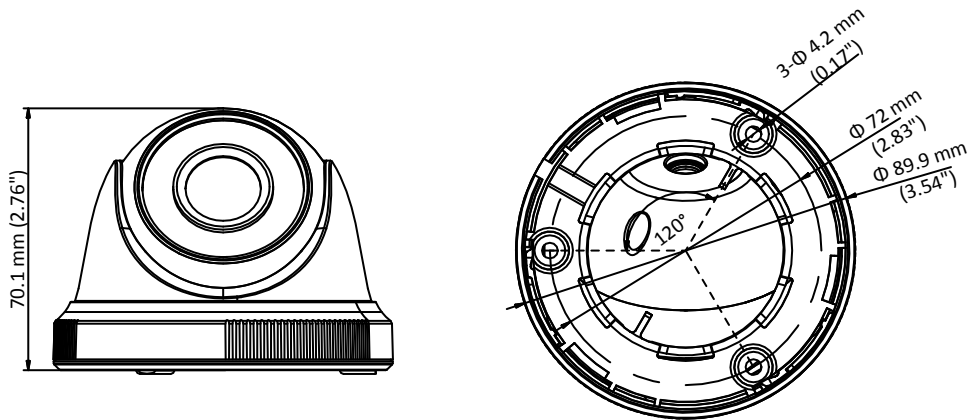

Dimensions