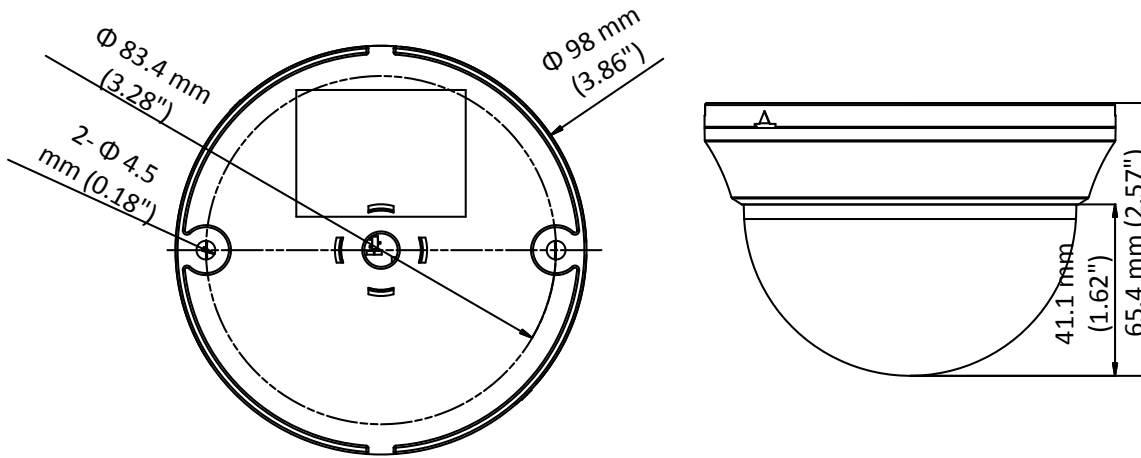

Dimensions