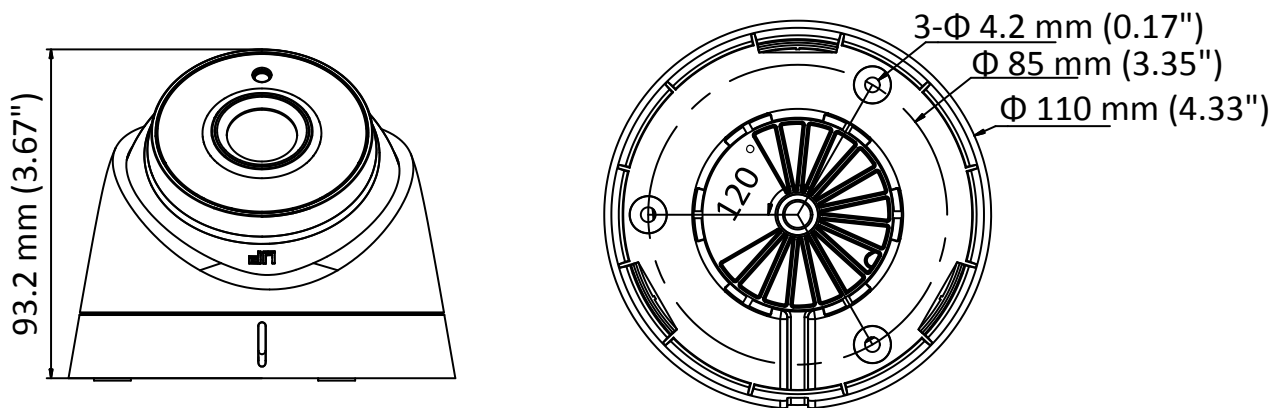

## Specifications

<b>Camera</b>	
Image Sensor	2 MP CMOS image sensor
Signal System	PAL/NTSC
Frame Rate	PAL: 1080p@25fps NTSC: 1080p@30fps
Resolution	1920 (H) × 1080 (V)
Min. illumination	0.01 Lux @ (F1.2, AGC ON), 0 Lux with IR
Shutter Time	1/25(1/30) s to 1/50,000 s
Lens	3.6mm, 2.8 mm, 6 mm, 8 mm, 12 mm fixed lens
Horizontal Field of View	103° (2.8 mm), 82.2°(3.6mm), 54°(6mm), 37.7°(8mm), 24.2°(12 mm)
Lens Mount	M12
Day & Night	IR cut filter
Angle Adjustment	Pan: 0° to 360°, Tilt: 0° to 75°, Rotation: 0° to 360°
Synchronization	Internal synchronization
<b>Menu</b>	
AGC	Low/middle/high
Day/Night Mode	Smart/color/BW(Black and White)
Backlight Compensation	Yes
DWDR	Yes
Language	English, Chinese
Functions	Brightness, Sharpness, DNR, Mirror
<b>Interface</b>	
Video Output	1 HD analog output
Switch Button	TVI/AHD/CVI/CVBS
<b>General</b>	
Operating Conditions	-40 °C to 60 °C (-40 °F to 140 °F), Humidity: 90% or less (non-condensation)
Power Supply	12 V DC ± 15%
Power Consumption	Max. 4 W
Ingress Protection	IP66
Material	Plastic
IR Range	Up to 40 m
Dimension	Φ110 mm × 93.2 mm (4.33" × 3.67")
Weight	350 g (0.77 lb.)

## Dimensions