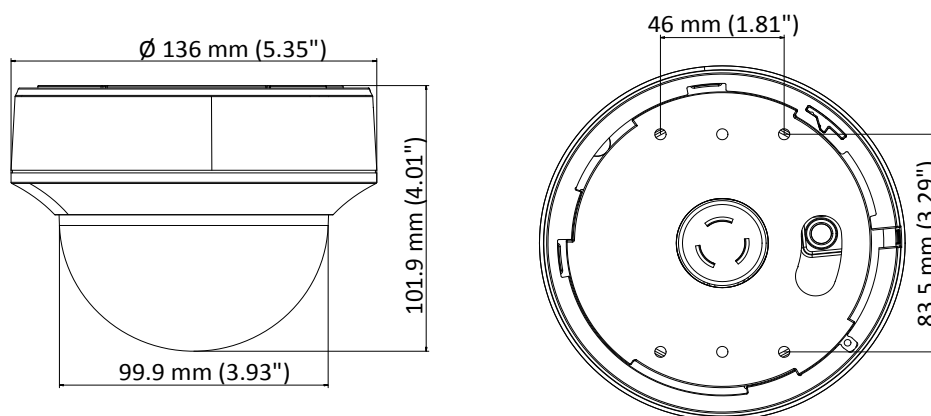

<b>Camera</b>	
Image Sensor	5 MP CMOS image sensor
Resolution	2560 (H) × 1944 (V)
Min. Illumination	Color: 0.01 Lux @ (F1.2, AGC ON), 0 Lux with IR
Shutter Time	PAL: 1/25 s to 1/50, 000 s NTSC: 1/30 s to 1/50, 000 s
Lens	2.7 mm to 13.5 mm motorized vari-focal lens
Horizontal Field of View	95.7° to 29.1°
Lens Mount	Φ 14
Day & Night	IR cut filter
Angle Adjustment	Pan: 0° to 340°; Tilt: 0° to 75°; Rotate: 0° to 355°
Synchronization	Internal synchronization
Frame Rate	PAL: 5 MP@20fps, 4 MP@25fps, 1080p@25fps NTSC: 5 MP@20fps, 4 MP@30fps, 1080p@30fps
<b>Menu</b>	
AGC	Support
D/N Mode	Auto/Color/BW (Black and White)
White Balance	ATW/MWB
BLC	Support
DWDR (Digital Wide Dynamic Range)	Support
Functions	Brightness, Sharpness, DNR, Mirror, Smart IR
<b>Interface</b>	
Video Output	1 HD analog output
Switch Button	TVI/AHD/CVI/CVBS
<b>General</b>	
Operating Conditions	-40 °C to 60 °C (-40 °F to 140 °F), humidity: 90% or less (non-condensation)
Power Supply	12 VDC ±15%, 24 VAC ±15%
Power Consumption	DS-2CE56H0T-ITZF: Max. 4.4 W DS-2CE56H0T-AITZF: Max. 6.0 W
Material	Plastic
IR Range	Up to 40 m
Communication	Up the coax, Protocol: HIKVISION-C (TVI output)
Dimensions	∅ 136 mm × 101.9 mm ( ∅ 5.35" × 4.01")
Weight	DS-2CE56H0T-ITZF: 410 g (0.90 lb.) DS-2CE56H0T-AITZF: 445 g (0.98 lb.)

**Order Model**

DS-2CE56H0T-ITZF, DS-2CE56H0T-AITZF

**Dimension**

**Accessory**

**DS-1275ZJ-SUS**  
Vertical Pole Mount

**DS-1273ZJ-130B**  
Wall Mount

**DS-1276ZJ-SUS**  
Corner Mount

**DS-1271ZJ-130**  
Pendant Mount