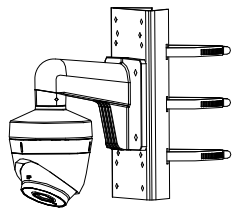

Order Model

DS-2CE56H0T-IT3F

Dimension

Accessory

DS-1272ZJ-110-TRS
Wall Mount

DS-1275ZJ
Vertical Pole Mount

DS-1276ZJ
Corner Mount

DS-1280ZJ-S
Junction Box

DS-1281ZJ-S
Inclined Ceiling Mount

Distributed by

HIKVISION®

Headquarters

No.555 Qianmo Road, Binjiang District,
Hangzhou 310051, China
T +86-571-8807-5998
overseasbusiness@hikvision.com

Hikvision USA
T +1-909-895-0400
sales.usa@hikvision.com