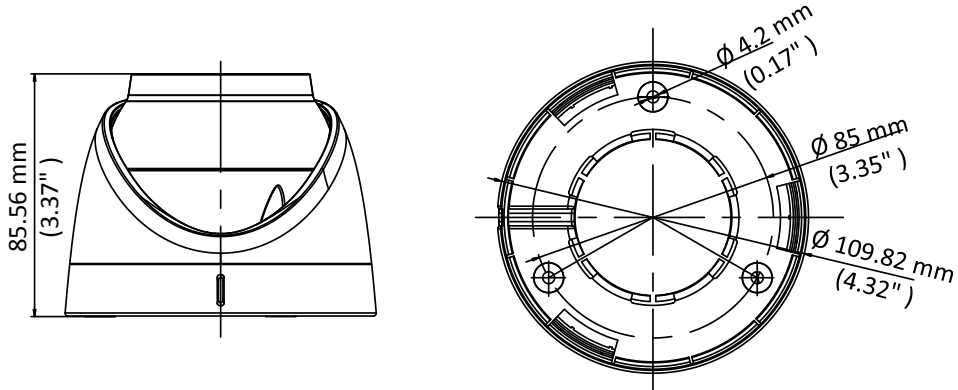

### Key Feature

- 2 MP high performance CMOS
- 2 MP, 1920 × 1080 resolution
- 24-hour colorful image
- 120 dB true WDR, 3D DNR
- 3.6 mm, 6 mm fixed focal lens
- Smart Light, up to 20 m white light distance
- 4 in 1 video output (switchable TVI/AHD/CVI/CVBS)
- IP67

## Specification

<b>Camera</b>	
Image Sensor	2 MP CMOS
Signal System	PAL/NTSC
Resolution	1920 (H) × 1080 (V)
Frame Rate	TVI: 1080p@30fps, 1080p@25fps AHD: 1080p@30fps, 1080p@30fps CVI: 1080p@30fps, 1080p@25fps CVBS: PAL/NTSC
Min. illumination	Color: 0.0008 Lux @ (F1.0, AGC ON), 0 Lux with white light
Shutter Time	PAL: 1/25 s to 1/50, 000 s NTSC: 1/30 s to 1/50, 000 s
Slow Shutter	Max. 16 times
Lens	3.6 mm, 6 mm fixed lens
Field of View	3.6 mm, horizontal FOV: 83.0°, vertical FOV: 44.4°, diagonal FOV: 98.0° 6 mm, horizontal FOV: 51.0°, vertical FOV: 28.5°, diagonal FOV: 58.7°
Lens Mount	M16
Day & Night	Color
WDR (Wide Dynamic Range)	≥120 dB
Angle Adjustment	Pan: 0° to 360°; Tilt: 0° to 75°; Rotate: 0° to 360°
<b>Menu</b>	
White Light	AUTO/OFF
Image Mode	STD/HIGH SAT
AGC	Yes
White Balance	Auto/Manual
AE (Auto Exposure) Mode	WDR/BLC/HLC/Global
Privacy Mask	4 programmable privacy masks
Motion Detection	4 programmable motion areas
Noise Reduction	3D DNR
Language	English
<b>Interface</b>	
Video Output	Switchable TVI/AHD/CVI/CVBS
<b>General</b>	
Operating Conditions	-40 °C to 60 °C (-40 °F to 140 °F), humidity: 90% or less (non-condensing)
Power Supply	12 VDC ±25% <i>*You are recommended to use one power adapter to supply the power for one camera.</i>
Power Consumption	Max. 3 W
Protection Level	IP67
Material	Enclosure: Plastic Main Body: Metal
White Light	Up to 20 m
Communication	HIKVISION-C
Dimensions	Φ 109.82 mm × 85.56 mm (Φ 4.32" × 3.37")
Weight	Approx. 336 g (0.74 lb.)

## Dimension