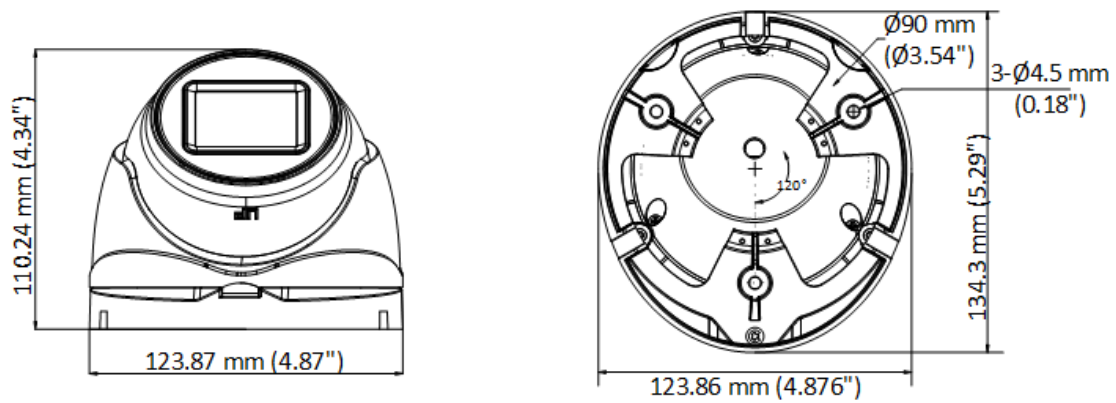

▪ **Dimension**

▪ **Accessory**

▪ **Optional**

DS-1280ZJ-M Junction box	DS-1273ZJ-130-TRL Wall mount	DS-1276ZJ-SUS Corner mount	DS-1281ZJ-M Inclined ceiling mount	DS-1275ZJ-SUS Vertical pole mount