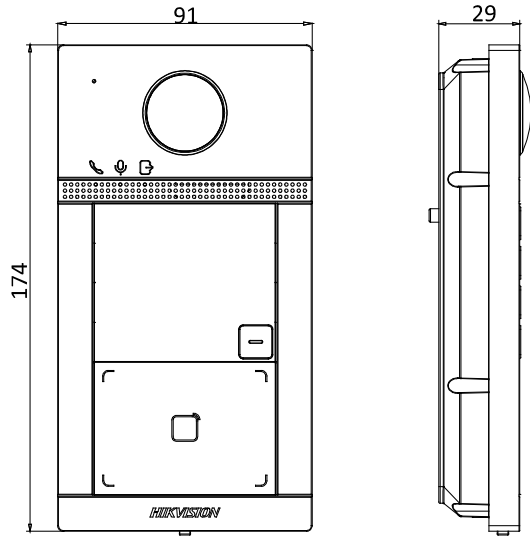

| General | |
|---------------------|--------------------------------------|
| Protection level | IP65, IK08 |
| Indicator | 3 |
| Power supply | IEEE802.3af, standard PoE 12 VDC |
| Power consumption | < 10 W |
| Working temperature | -40° C to 53° C (-40° F to 127.4° F) |
| Working humidity | 10% to 95% |
| Installation | Surface mounting/ Flush mounting |
| Dimension | 174 mm × 91 mm × 29 mm |

Available Model

DS-KV8113-WME1(B)

Appearance and Interfaces

| No. | Description | No. | Description |
|-----|-------------|-----|------------------------------------|
| 1 | Microphone | 6 | Card Reading Area |
| 2 | Indicator | 7 | IR Light |
| 3 | Camera | 8 | MicroSD Card Slot & Debugging Port |

| | | | |
|---|-------------|----|-----------|
| 4 | Loudspeaker | 9 | LAN |
| 5 | Button | 10 | Terminals |

Dimension

Distributed by

HIKVISION®

Headquarters

No.555 Qianmo Road, Binjiang District,
Hangzhou 310051, China
T +86-571-8807-5998
overseasbusiness@hikvision.com