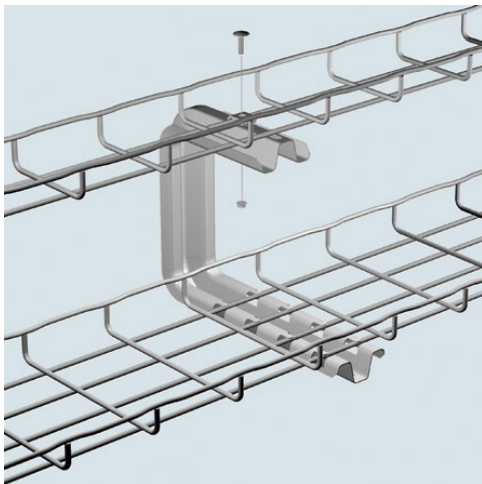

## Legrand

FAS C BRACKET-PREGALV (2D,,6W,,8L) [556320]

Part No. 556320

Cablofil Wiremesh Cable Tray concept based upon performance, safety and economy: three qualities which make Cablofil Wiremesh Cable Tray system preferred by installers. Cablofil adapts to the most complex configurations, and its structure gives maximum strength for minimum weight. The ease of creating fittings, carried out on site, as well as the wide range of unique and universal accessories gives complete freedom in routing combined with exceptionally fast installation.

### Features & Benefits

For cable tray installation under ceilings or overhangs. Can be stacked for multiple levels of Cablofil tray support. Saves installation time patented FAS style attachment holds cable tray secure without nuts and bolts. EZ BN 1/4 and CE 25 are sold separately.

#### Dimensions

Product Volume US 0.14 cu ft

Product Width US 2.67 in

Product Height US 8.268 in

Product Weight US 1.677 lb

Product Depth US 10.96 in