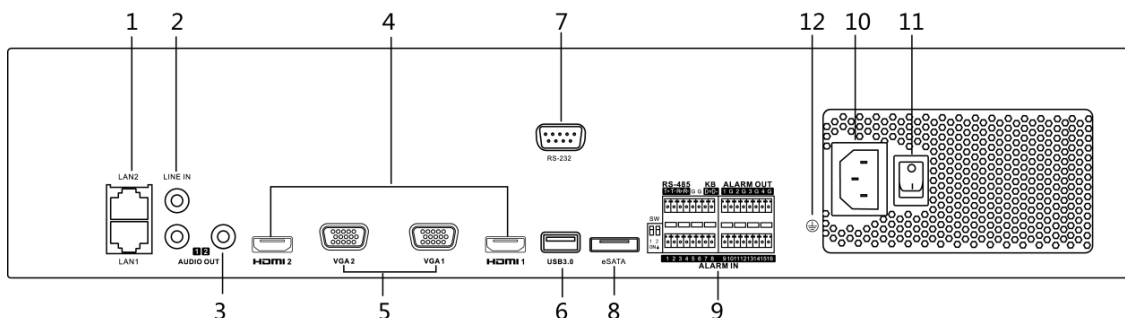

#### Network & Ethernet Access

- Hik-Connect for easy network management
- 2 Gigabit Ethernet network interfaces

# Physical Interfaces

Index	Description	Index	Description
<b>1</b>	LAN1/LAN2 Interface	<b>7</b>	RS-232 Interface
<b>2</b>	LINE IN	<b>8</b>	eSATA Interface
<b>3</b>	AUDIO OUT	<b>9</b>	Alarm In/Alarm Out, RS-485, KB
<b>4</b>	HDMI1/HDMI2 Interface	<b>10</b>	100 to 240 VAC power supply
<b>5</b>	VGA1/VGA2 Interface	<b>11</b>	Power Switch
<b>6</b>	USB 3.0 Interface	<b>12</b>	GND