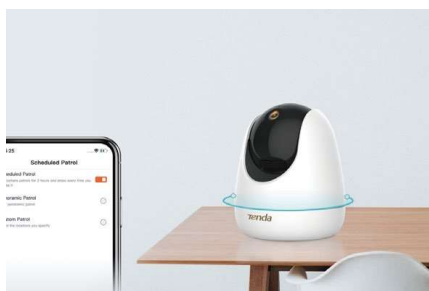

Tenda

CP7

Security Pan/Tilt Camera 4MP

CP7

Security Pan/Tilt Camera 4MP

Products Description

The security Pan/Tilt Camera CP7 is a high-performed home surveillance Camera that integrates 360° visual coverage with 4MP resolution. It is also fetured with full-duplex two-way audio, smart-motion detection/tracking, sound and light alarm functions. The product is mostly used for indoor scenarios monitoring such as homes, shops, offices and classrooms, etc. The users can access the video via wireless or wired connection to the router.

Selling Points

4MP HD Video, Low Noise and Clearer

CP7 adopts 4MP image sensors, outputs 4MP (2560*1440) HD videos, reduces noise and captures more details.

Cover Every Corner of Your Home in Super HD

High speed pan/tilt design enables flexible rotation in all directions. CP7 covers 360° horizontally and 155° vertically (90° up, 65° down) which leaves zero blind zones at all.

Human Shape Detection for Safety Protection

Based on AI deep learning algorithms, CP7 can detect human shape and other motion. It recognizes the movement accurately and captures suspicious status automatically, and the resulting alarms will be sent to your mobile in real time.

Patrol with one click

You can set the pan/tilt patrol locations via the TDSEE App, and the camera rotates cyclically according to the preset location to patrol the area.

Selling Points

Auto Targeting and Tracking