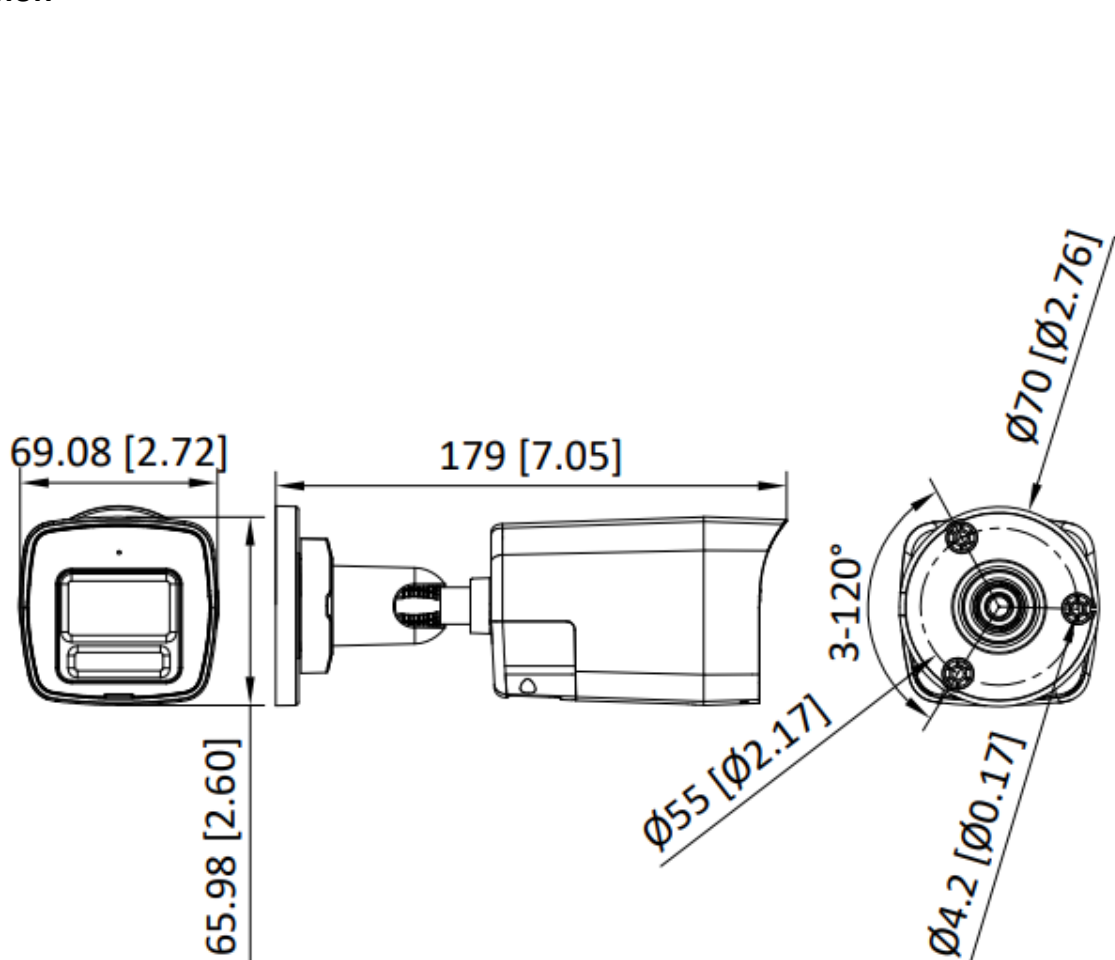

▪ Specification

Camera	
Image Sensor	2 MP CMOS
Max. Resolution	1920 (H) × 1080 (V)
Min. Illumination	0.01 Lux @(F1.6, AGC ON), 0 Lux with White Light
Shutter Time	PAL: 1/12.5 s to 1/50,000 s, NTSC: 1/15 s to 1/50,000 s
Day & Night	ICR
Angle Adjustment	Pan: 0° to 360°, Tilt: 0° to 90°, Rotate: 0° to 360°
Signal System	PAL/NTSC
Lens	
Lens Type	2.8 mm, 3.6 mm fixed lens
Focal Length & FOV	2.8 mm, horizontal FOV: 105°, vertical FOV: 59°, diagonal FOV: 127°; 3.6 mm, horizontal FOV: 87°, vertical FOV: 46°, diagonal FOV: 105°
Lens Mount	M12
Microphone	
Pickup Distance	In a radius of up to 5 m
Amount	1
Speaker	
Rated Power	2 W
Speaker Range	In a radius of up to 5 m
Illuminator	
Supplement Light Type	IR, White Light
Supplement Light Range	IR: Up to 25 m, White Light: Up to 20 m
Image	
Image Settings	Anti-banding, Brightness, Sharpness, Smart IR
Frame Rate	TVI: 1080p @25 fps/30 fps
Day/Night Mode	Auto/Color/BW (Black and White)
Wide Dynamic Range (WDR)	Digital WDR
Image Enhancement	DWDR, BLC, HLC, Global, HLS
Noise Reduction	2D DNR
White Balance	Auto, Manual
Audio	
Audio Function	Echo Cancellation, AI Noise Reduction, Automatic Gain Control
Interface	
Video Output	1 HD analog output

General	
Power	12 VDC \pm 25%, max.5.7 W
Material	Plastic
Dimension	179 mm \times 66 mm \times 69.1 mm (7.05" \times 2.6" \times 2.72")
Weight	Approx. 415 g (0.92 lb.)
Operating Condition	-40 °C to 60 °C (-40 °F to 140 °F). Humidity 90% or less (non-condensing)
Communication	HIKVISION-C
Language	English
Approval	
Protection	IP67

▪ **Available Model**

DS-2CE16D0T-LPTS(2.8mm)

DS-2CE16D0T-LPTS(3.6mm)

▪ **Dimension**

Unit:mm [inch]

SCALE	1:1
-------	-----

▪ **Accessory**▪ **Optional**

DS-1275ZJ-SUS Vertical pole mount	DS-1276ZJ-SUS Corner mount	DS-1280ZJ-XS Junction box
		
		