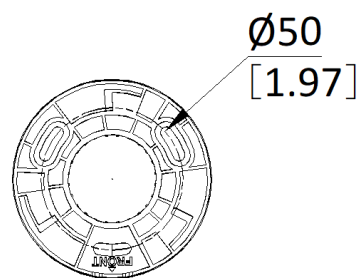

▪ Specification

Camera	
Image Sensor	1/3" Progressive Scan CMOS
Max. Resolution	2560 × 1440
Min. Illumination	Color: 0.01 Lux @ (F2.0, AGC ON), B/W: 0.005Lux @(F2.0, AGC ON), 0 Lux with IR
Lens	
Focal Length	2.8 mm 4 mm
FOV	4mm): Horizontal field of view: 69.9°, vertical field of view: 34.9°, diagonal field of view: 84.9° 2.8mm: Horizontal field of view: 91.1°, vertical field of view: 47.9°, diagonal field of view: 110.8°
Aperture	4mm: F1.6 2.8mm: F2.0
Illuminator	
Supplement Light Type	IR,White Light
Supplement Light Range	IR distance: up to 20 m,White light distance: up to 15 m
IR Wavelength	850 nm
PTZ	
Movement Range (Pan)	0° to 350°
Movement Range (Tilt)	0° to 75°
Pan Speed	Up to 20°/s
Tilt Speed	Up to 10°/s
Video	
Main Stream	50 Hz: 25 fps (2560 × 1440, 1920 × 1080, 1280 × 720) 60 Hz: 20 fps (2560 × 1440), 24 fps (1920 × 1080, 1280 × 720)
Sub-Stream	50 Hz: 25 fps (768 × 432) 60 Hz: 30 fps (768 × 432)
Video Compression	H.265, H.264, MJPEG
Video Bit Rate	32 Kbps to 8 Mbps
H.264 Type	Baseline Profile/Main Profile/High Profile
H.265 Type	Main Profile
Audio	
Audio Compression	G.711ulaw/AAC-LC
Audio Bit Rate	AAC-LC: 16 Kbps, 32 Kbps, 64 Kbps; G.711ulaw: 64 Kbps
Audio Sampling Rate	8 kHz/16 kHz
Environment Noise Filtering	Yes
Network	
Protocols	IPv4/IPv6, HTTP, QoS, SMTP, NTP, RTSP, RTP, RTCP, TCP/IP, UDP, DHCP, Bonjour
API	Open Network Video Interface (Version 18.12, Profile S, Profile G, Profile T), ISAPI, SDK, Hik-Connect
User/Host	Up to 32 users. 3 levels: Administrator, Operator and User
Security	Password protection, complicated password, watermark, basic and digest authentication for HTTP, WSSE and digest authentication for Open Network Video Interface, security audit log, host authentication (MAC address)

▪ Available Model

DS-2CV1F43G2-LIDWF(2.8mm)(B)

DS-2CV1F43G2-LIDWF(4mm)(B)

▪ Dimension

Unit: mm [inch]

SCALE	1:1
-------	-----

Headquarters

No.555 Qianmo Road, Binjiang District,
Hangzhou 310051, China
T +86-571-8807-5998
www.hikvision.com