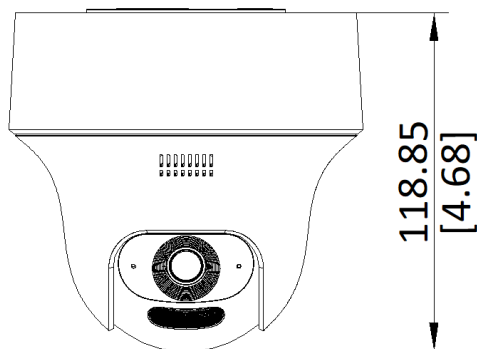

▪ Dimension

Unit: mm [inch]

SCALE	1:1