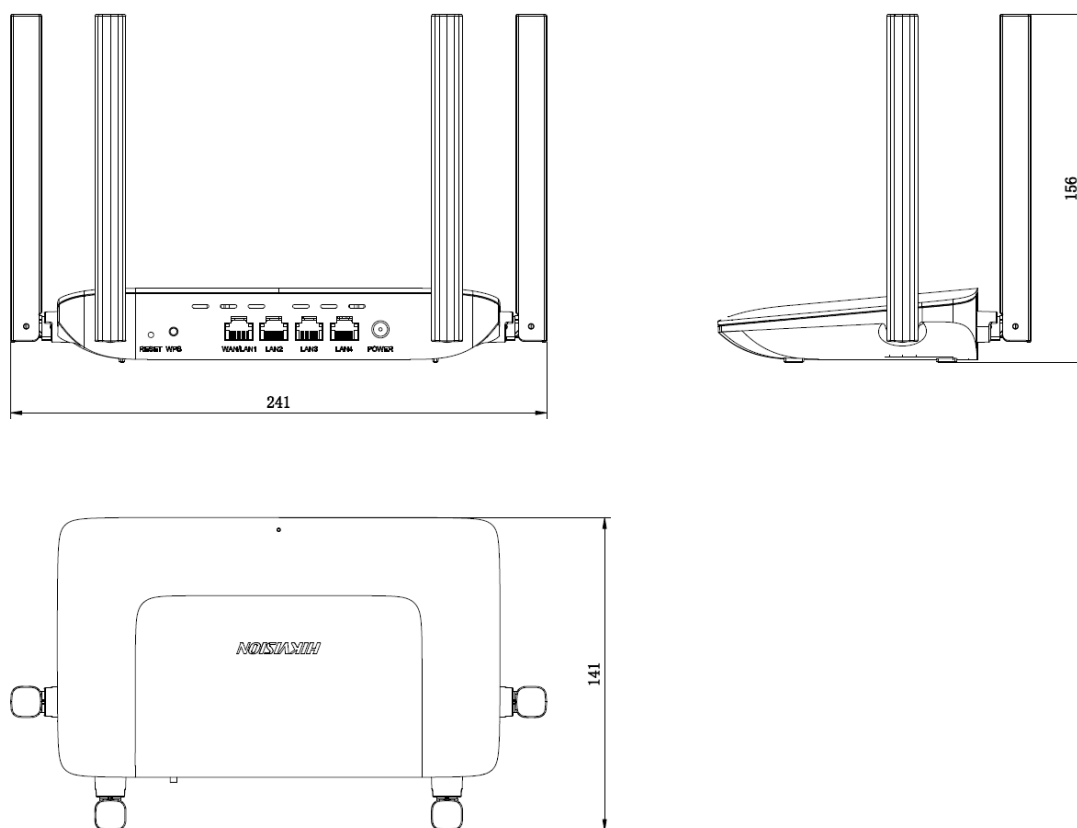

▪ **Available Model**

DS-3WR15X

▪ **Dimension**

Headquarters

No.555 Qianmo Road, Binjiang District,
Hangzhou 310051, China
T +86-571-8807-5998
www.hikvision.com

Follow us on social media to get the latest product and solution information.

Hikvision

HikvisionHQ

HikvisionHQ

Hikvision_Global

Hikvision
Corporate Channel

hikvisionhq