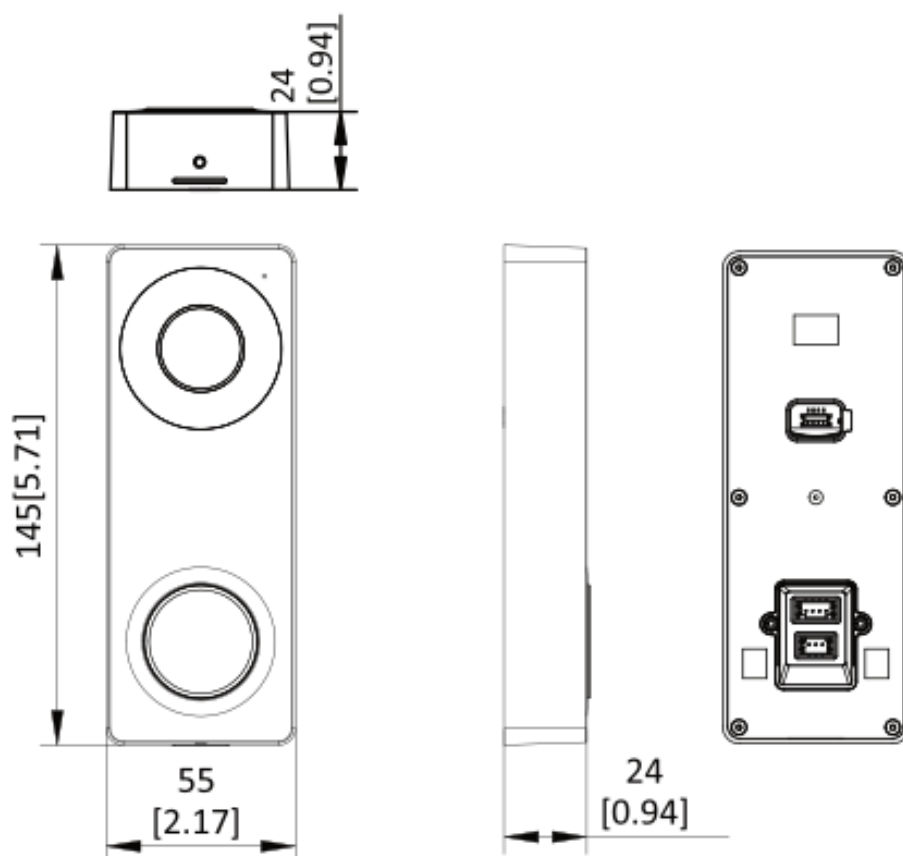

| | |
|-------------------------|---|
| Working temperature | -10° C to + 55° C (14° F to 131° F) |
| Working humidity | 10% to 90% |
| Dimensions (W × H × D) | 178 mm x 132 mm x 19 mm (7.01" × 5.20" × 0.75") |
| Installation | Surface mounting |
| Application environment | Indoor |

▪ **Available Model**

DS-KIS213

▪ **Dimension**

Unit:mm [inch]

| | |
|-------|-----|
| SCALE | 1:1 |
|-------|-----|

Unit:mm [inch]

- Accessory
- Optional

DS-KABV6113-A
Wall-mounted
bracket of villa door
station