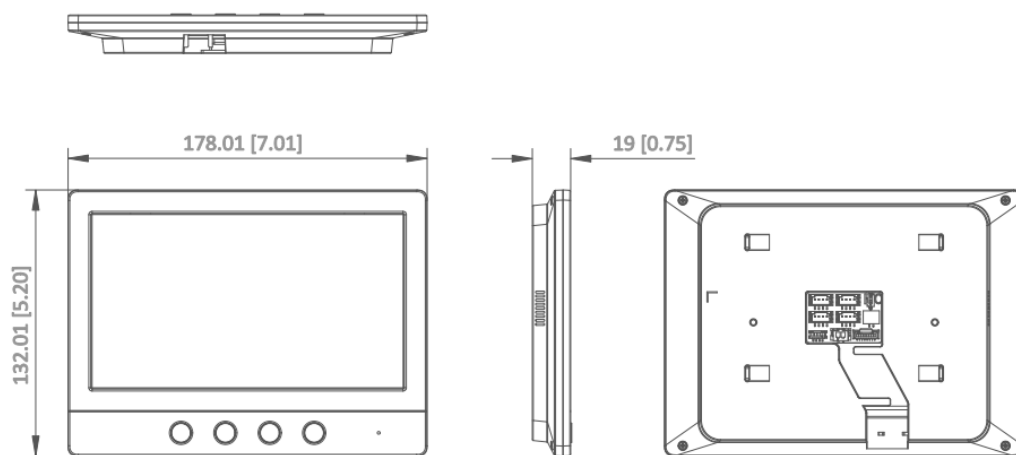

Working temperature	-10° C to + 55° C (14° F to 131° F)
Working humidity	10% to 90%
Dimensions (W × H × D)	178 mm x 132 mm x 19 mm (7.01" × 5.20" × 0.75")
Installation	Surface mounting
Application environment	Indoor

▪ **Available Model**

DS-KIS213

▪ **Dimension**

Unit:mm [inch]

SCALE	1:1