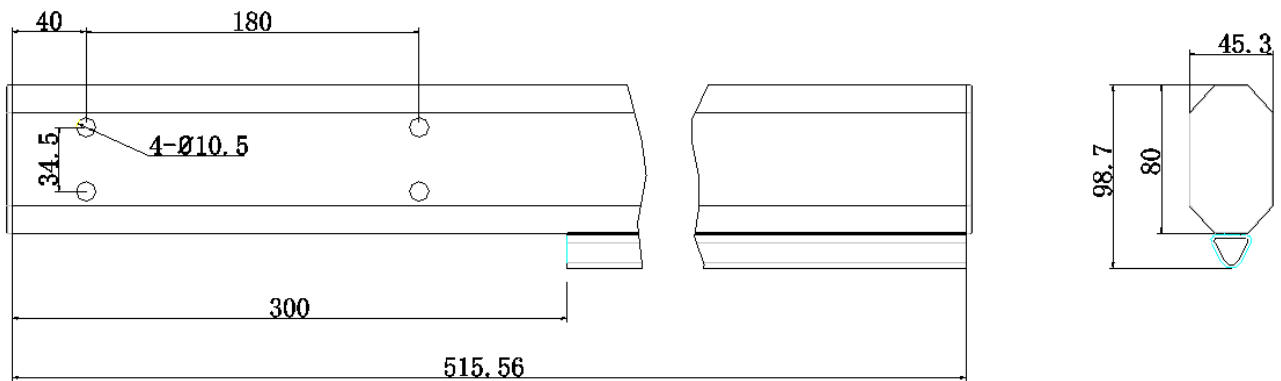

### Straight Pole for Barrier Gate

#### Feature

- Straight pole for barrier gate;
- 3m/4m/6m;
- Easy to install and maintain;

#### Dimension

#### Parameter

Model	DS-TMG001-4		
Parameters	Straight Pole for Barrier Gate		
Appearance	Hikvision Red and White		
Material	Wood		
Dimension	3m	4m	6m
Weight	Approx. 3390 g (7.47 lb.)	Approx. 4120 g (9.08 lb.)	Approx. 5980 g (13.18 lb.)