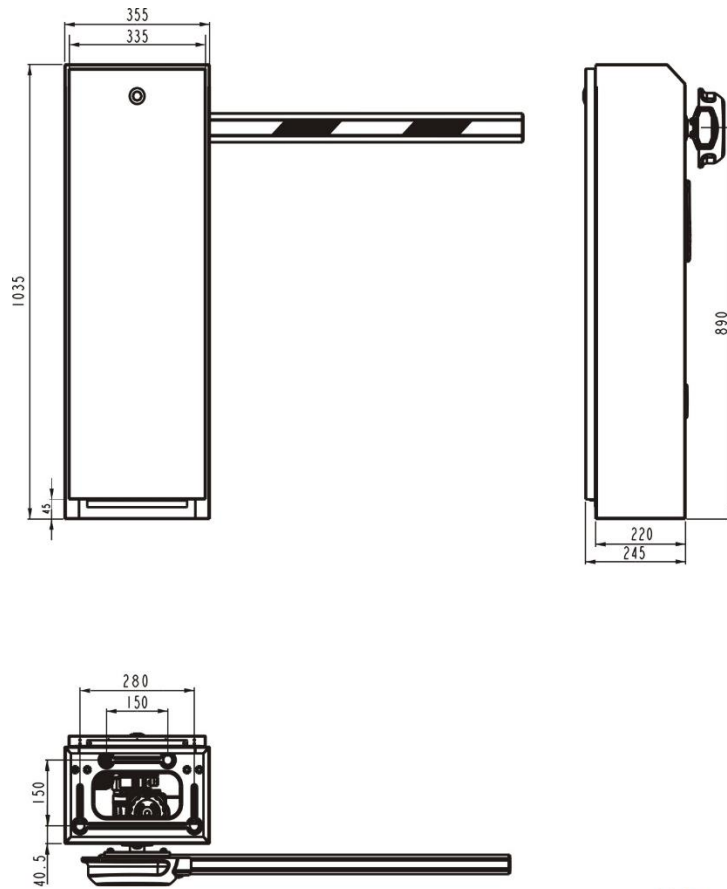

Dimension

Unit: mm

Distributed by

HIKVISION

Headquarters

No.555 Qianmo Road, Binjiang District,
Hangzhou 310051, China
T +86-571-8807-5998
overseasbusiness@hikvision.com

Hikvision USA
T +1-909-895-0400
sales.usa@hikvision.com

Hikvision Australia
T +61-2-8599-4233
salesau@hikvision.com

Hikvision India
T +91-22-28469900
sales@pramahikvision.com

Hikvision Canada
T +1-866-200-6690
sales.canada@hikvision.com

Hikvision Thailand
T +662-275-9949
sales.thailand@hikvision.com

Hikvision Europe
T +31-23-5542770
sales.eu@hikvision.com

Hikvision Italy
T +39-0438-6902
info.it@hikvision.com

Hikvision Brazil
T +55 11 3318-0050
Latam.support@hikvision.com

Hikvision Turkey
T +90 (216)521 7070- 7074
sales.tr@hikvision.com

Hikvision Malaysia
T +601-7652-2413
sales.my@hikvision.com

Hikvision UK & Ireland
T +01628-902140
sales.uk@hikvision.com

Hikvision South Africa
Tel: +27 (10) 0351172
sale.africa@hikvision.com

Hikvision France
T +33(0)1-85-330-450
info.fr@hikvision.com

Hikvision Kazakhstan
T +7-727-9730667
nikia.panfilov@hikvision.ru

Hikvision Vietnam
T +84-974270888
sales.vt@hikvision.com

Hikvision UAE
T +971-4-4432090
salesme@hikvision.com

Hikvision Singapore
T +65-6684-4718
sg@hikvision.com

Hikvision Spain
T +34-91-737-16-55
info.es@hikvision.com

Hikvision Tashkent
T +99-87-1238-9438
uzb@hikvision.ru

Hikvision Hong Kong
T +852-2151-1761
info.hk@hikvision.com

Hikvision Russia
T +7-495-669-67-99
saleru@hikvision.com

Hikvision Korea
T +82-(0)31-731-8817
sales.korea@hikvision.com

Hikvision Poland
T +48-22-460-01-50
info.pl@hikvision.com

Hikvision Indonesia
T +62-21-2933759
Sales.Indonesia@hikvision.com

Hikvision Colombia
sales.colombia@hikvision.com