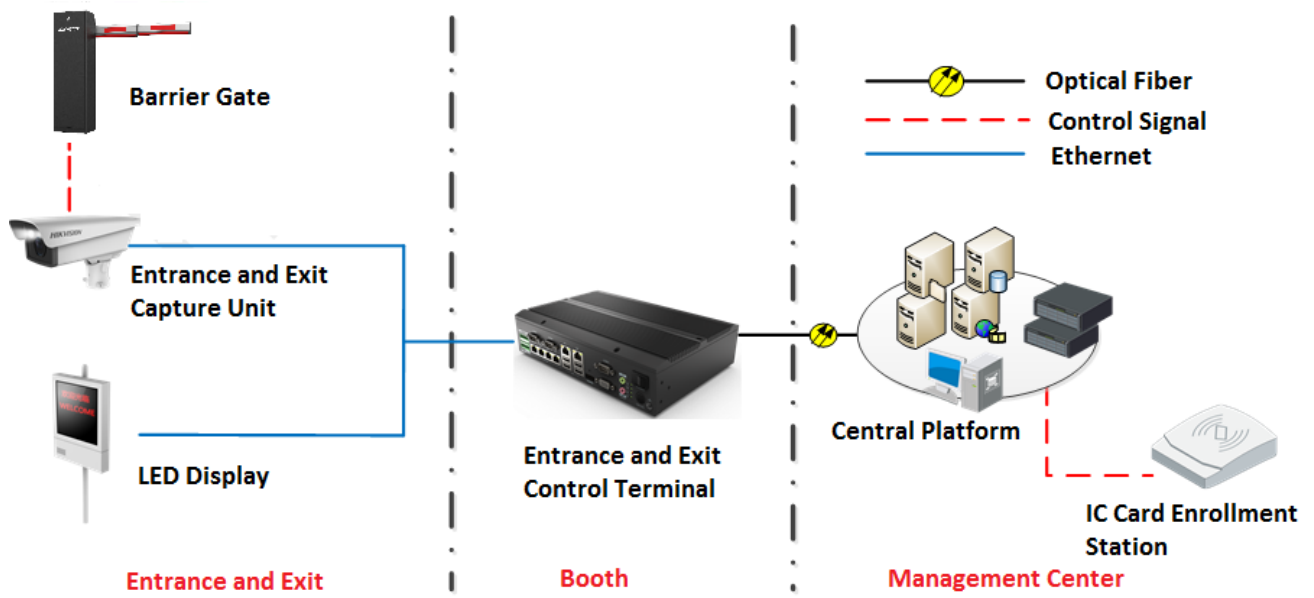

Typical Application