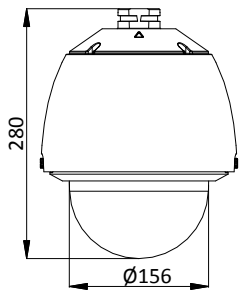

Available Model

DS-2DE5232W-AE, 24 VAC & Hi-PoE

Dimensions

Unit: mm

Accessories

DS-1602ZJ Wall Mounting Bracket

DS-1602ZJ-corner Corner Mounting Bracket

DS-1602ZJ-pole Vertical Pole Mounting Bracket