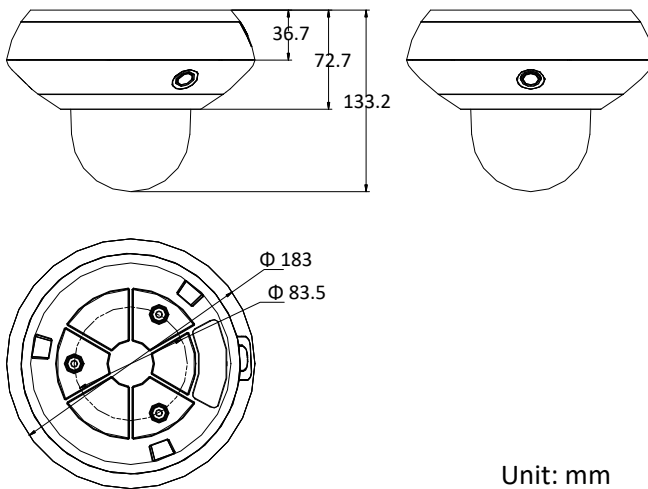

Order Model

DS-2PT3326IZ-DE3 (2.8-12mm), 12 VDC & PoE+

Dimensions

Unit: mm

Accessories

DS-1294ZJ-TRL

Wall Mounting Bracket

DS-1271ZJ-PT10

Pendant Mounting Bracket

Distributed by