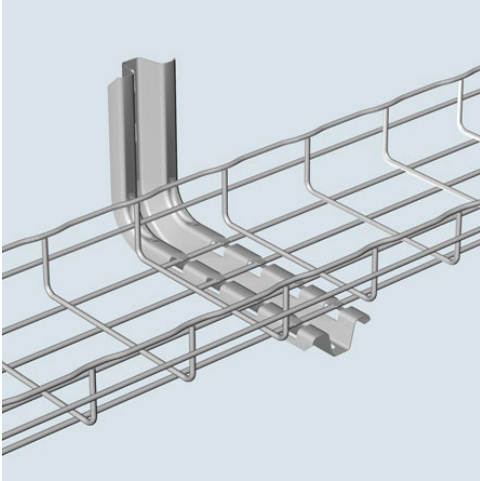

Legrand

FAS L BRACKET-PREGALV (2D,,4W,,12L) [556130]

Part No. 556130

Cablofil Wiremesh Cable Tray concept based upon performance, safety and economy: three qualities which make Cablofil Wiremesh Cable Tray system preferred by installers. Cablofil adapts to the most complex configurations, and its structure gives maximum strength for minimum weight. The ease of creating fittings, carried out on site, as well as the wide range of unique and universal accessories gives complete freedom in routing combined with exceptionally fast installation.

Features & Benefits

Use for tray support in under floor applications in combination with UFC Clamp or EDF Rail. Use patented locking tabs on FAS L to secure tray without additional hardware. Order "width" to match tray.

Specifications

General Info

UPC Number 800388002869

Countries Of Origin China

Product Line Cablofil

Finish Pre-Galvanized GS

Dimensions

Product Volume US 0.154 cu ft

Product Width US 2.67 in

Product Height US 6.673 in

Product Weight US 1.412 lb

Product Depth US 14.9 in

Additional Information

RoHS Conformant Yes